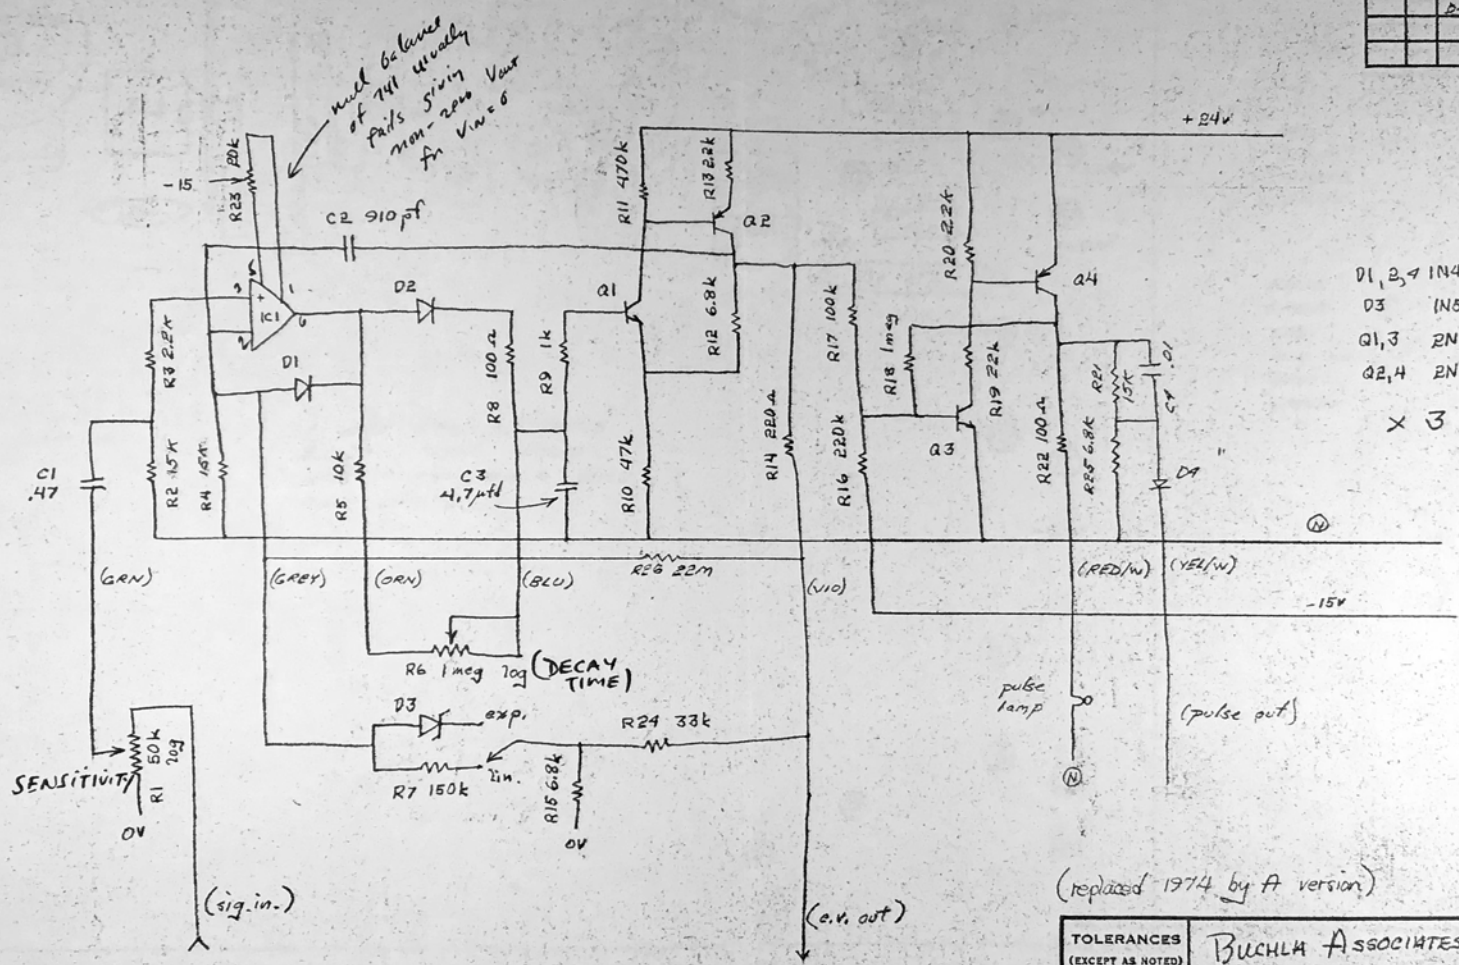

DATE	BY	REVISION RECORD	AUTH.	DR.	CK.
4/71		CHANGE R2,3,4,19,21			
		EL ADD R27,24,25,26,27			
		DA			

(replaced 1974 by A version)

TOLERANCES (EXCEPT AS NOTED)	BUCHLA ASSOCIATES		
DECIMAL	EL MUSIC 200 series	SCALE	DRAWN BY DB
±		—	APPROVED BY
FRACTIONAL	TITLE		
±	SCH: TRIPLE ENVELOPE DETECTOR MODEL 830		
ANGULAR	DATE	DRAWING NUMBER	
±	9-15-70	B 2300	

DATE	SYM	REVISION RECORD	AUTH	DR	CK

3 IDENTICAL SECTIONS
EXCEPT THAT FOUR
WIRE HOLES WITH * ONCE
ONLY WHERE SHOWN

RED
BLACK
WHITE
YELLOW

BLUE
GREY
YEL.
VIO
ORN
GREEN

D1, D2 1N457
D3 1N522B
Q1, 3 2N3565
Q2, 4 2N4243

X3

TOLERANCES (EXCEPT AS NOTED)	BUCHLA ASSOC.		
DECIMAL	SERIES 200	SCALE 2X	DRAWN BY BH
±			APPROVED BY
FRACTIONAL	TITLE LAYOUT: MOD 230 3X ENVEL. DETECT		
±			
ANGULAR	DATE 9/17/70	DRAWING NUMBER 82301	
±			