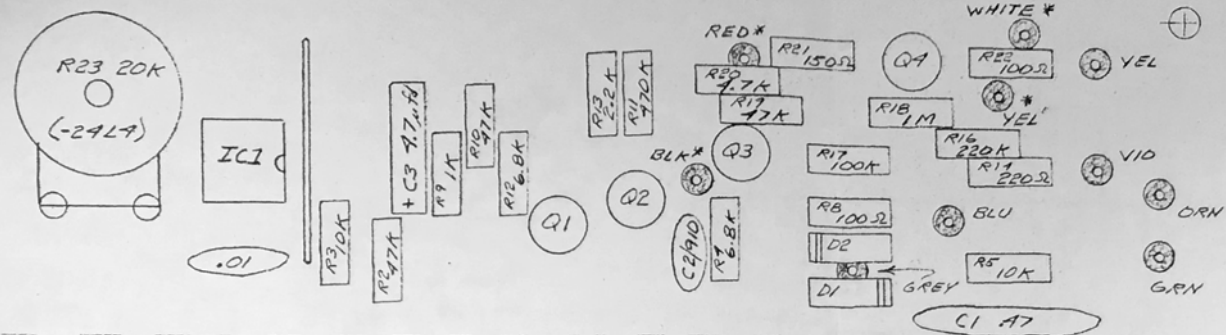

DATE	BY	REVISION RECORD	AUTH.	DR.	CK.
4/71		CHANGE R2,3,4,19,21			
		EL ADD R27,24,25,26,27			
		DA			

(replaced 1974 by A version)

TOLERANCES (EXCEPT AS NOTED)	BUCHLA ASSOCIATES		
DECIMAL	EL MUSIC 200 series	SCALE	DRAWN BY DB
±		—	APPROVED BY
FRACTIONAL	TITLE		
±	SCH: TRIPLE ENVELOPE DETECTOR MODEL 830		
ANGULAR	DATE	DRAWING NUMBER	
±	9-15-70	B 2300	

DATE	SYM	REVISION RECORD	AUTH	DR	CK

3 IDENTICAL SECTIONS
EXCEPT THAT FOUR
WIRE HOLES WITH * ONCE
ONLY WHERE SHOWN

RED
BLACK
WHITE
YELLOW

BLUE
GREY
YEL.
VIO
ORN
GREEN

D1, D2 1N457
D3 1N522B
Q1, 3 2N3565
Q2, 4 2N4243

X3

TOLERANCES (EXCEPT AS NOTED)	BUCHLA ASSOC.		
DECIMAL	SERIES 200	SCALE 2X	DRAWN BY BH
±			APPROVED BY
FRACTIONAL	TITLE LAYOUT: MOD 230 3X ENVEL. DETECT		
±			
ANGULAR	DATE 9/17/70	DRAWING NUMBER 82301	
±			