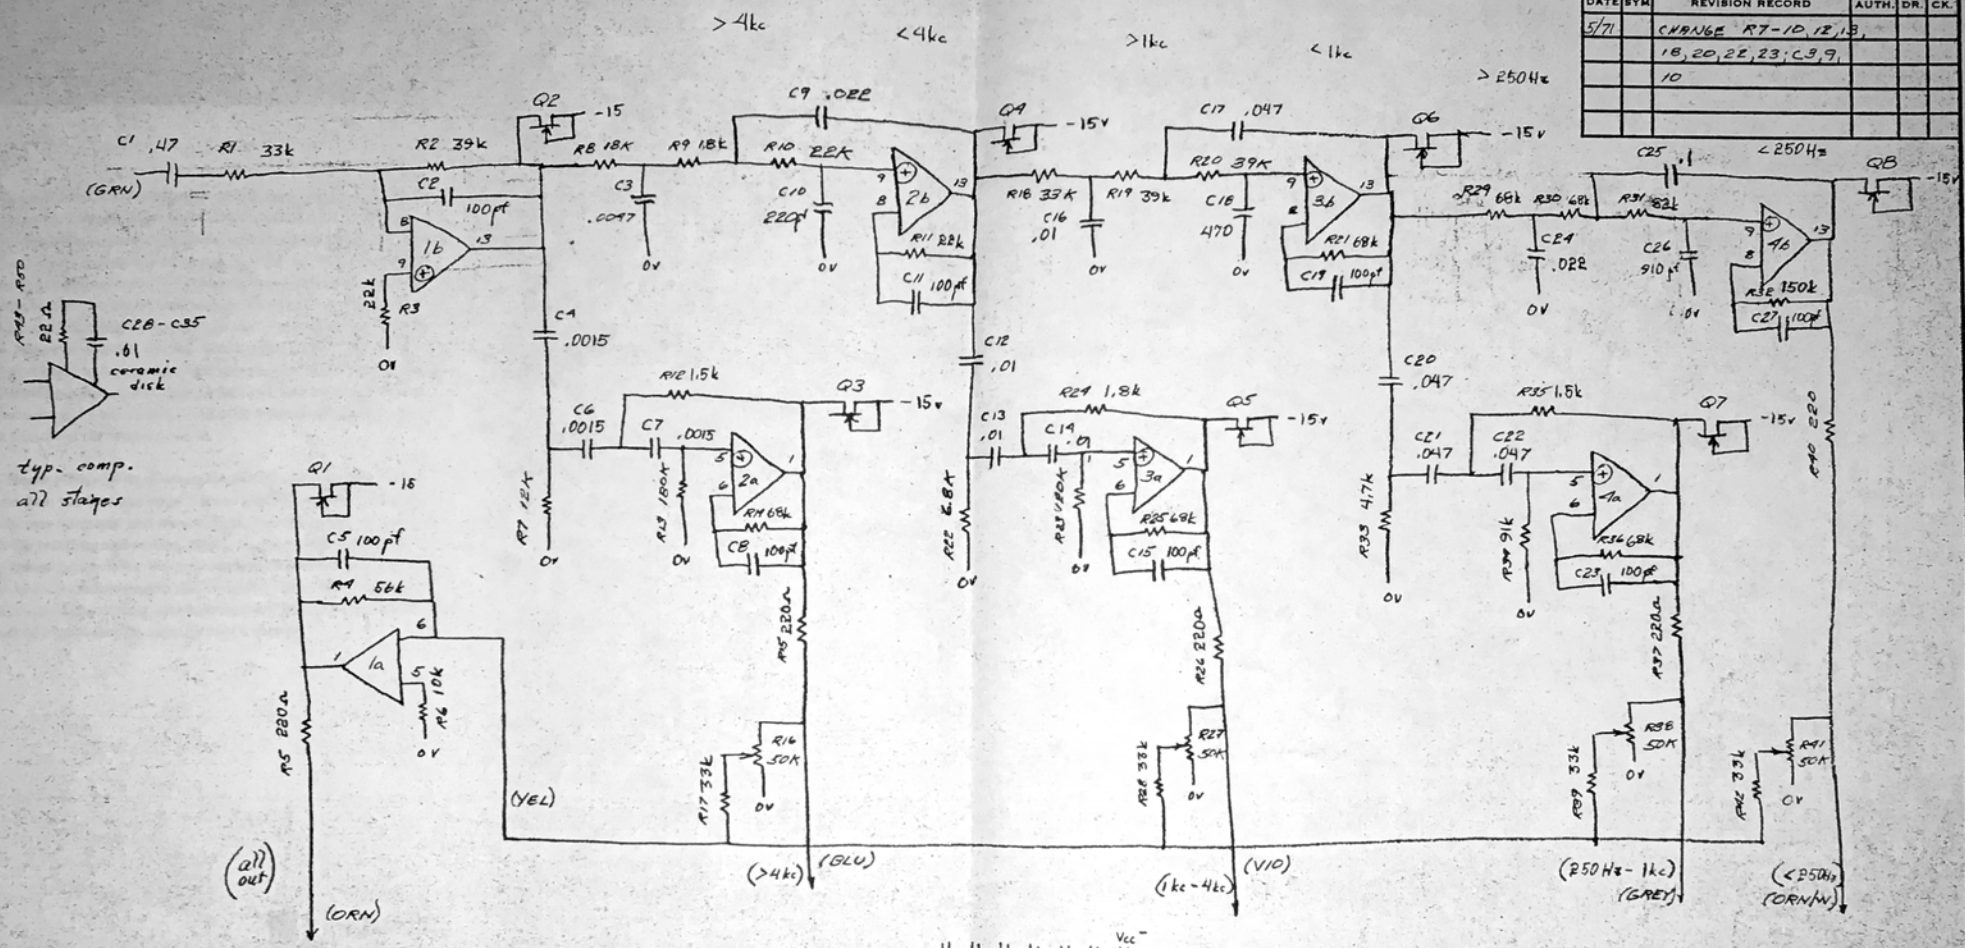

DATE	BYM	REVISION RECORD	AUTH.	DR.	CK.
5/71		CHANGE R7-10, 12, 13, 18, 20, 22, 23; C9, 9, 10			

Q1 - 8 EN4340
 IC1 - 4 749C

TOLERANCES (EXCEPT AS NOTED)	BUCHLA ASSOCIATES		
DECIMAL	R20 series	SCALE	DRAWN BY DB
±			APPROVED BY
FRACTIONAL	TITLE		
±	SCH : 4CHAN FILTER MODEL 294		
ANGULAR	DATE	DRAWING NUMBER	
±	11-17-70	B 2940	